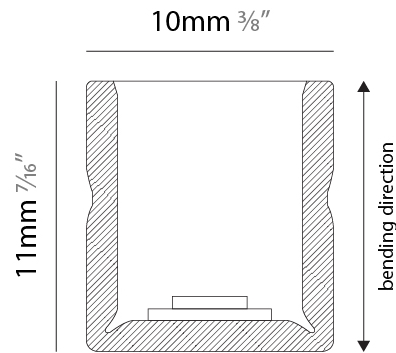

GENERAL

Series: Flexlite
 Subseries: Flexlite Wave
 Brand: Unonovesette
 Division: Exterior
 Mounting Type: Surface
 Mounting Location: Wall
 Subcategory: Wall Effect

PHYSICAL

Shape: Abstract
 Length (mm): 1000
 Length (in): 39 3/8
 Width (mm): 10
 Width (in): 0 3/8
 Height (mm): 11
 Height (in): 0 7/16
 Light Distribution: Omnidirectional
 Diffuser: Polyurethane - Opal
 Fixture Finish: WHI
 Fixture Material: PVC / Polyurethane
 Cable Details: Neoprene 300mm 2x0.5 mm2
 Upon Request: Custom length - maximum of 5 meters

Certified By: Certified for North American Standards
 IP rating: IP68 (for permanent submersion 5m)

PROJECT
TYPE
SPECIFIER
QUANTITY
DATE

FLEXLITE WAVE SURFACE

E12W0008-

base number _____
 Color _____
 Temperature _____

GENERAL

Series: Flexlite
 Subseries: Flexlite Wave
 Brand: Unonovesette
 Division: Exterior
 Mounting Type: Surface
 Mounting Location: Wall
 Subcategory: Wall Effect

PHYSICAL

Shape: Abstract
 Length (mm): 1000
 Length (in): 39 3/8
 Width (mm): 10
 Width (in): 0 7/8
 Height (mm): 11
 Height (in): 0 7/16
 Light Distribution: Omnidirectional
 Diffuser: Polyurethane - Opal
 Fixture Finish: WHI
 Fixture Material: PVC / Polyurethane
 Cable Details: Neoprene 300mm 2x0.5 mm2
 Upon Request: Custom length - maximum of 5 meters

GENERAL

Series: Flexlite
 Subseries: Flexlite Wave
 Brand: Unonovesette
 Division: Exterior
 Mounting Type: Surface
 Mounting Location: Wall
 Subcategory: Wall Effect

PHYSICAL

Shape: Abstract
 Length (mm): 1000
 Length (in): 39 ³/₈
 Width (mm): 10
 Width (in): 0 ³/₈
 Height (mm): 11
 Height (in): 0 ⁷/₁₆
 Light Distribution: Omnidirectional
 Diffuser: Polyurethane - Opal
 Fixture Finish: WHI
 Fixture Material: PVC / Polyurethane
 Cable Details: Neoprene 300mm 2x0.5 mm2
 Upon Request: Custom length - maximum of 5 meters