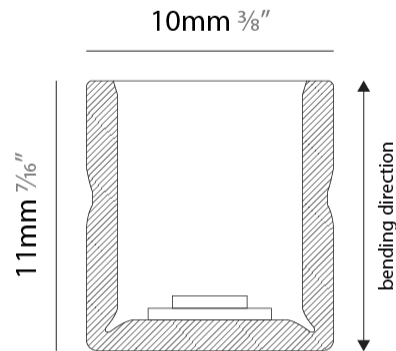

E12W0008-

base number _____
Color _____
Temperature _____

1. To build a product code in our configurator select the specify button on the base model # product page
2. To build a manual product code on this datasheet choose from the options listed below in blue font and add the suffix to the base model #

GENERAL

Series: Flexlite
Subseries: Flexlite Wave
Brand: Unonovesette
Division: Exterior
Mounting Type: Surface
Mounting Location: Wall
Subcategory: Wall Effect

PHYSICAL

Shape: Abstract
Length (mm): 1000
Length (in): 39 3/8
Width (mm): 10
Width (in): 0 7/8
Height (mm): 11
Height (in): 0 7/16
Light Distribution: Omnidirectional
Diffuser: Polyurethane - Opal
Fixture Finish: WHI
Fixture Material: PVC / Polyurethane
Cable Details: Neoprene 300mm 2x0.5 mm2
Upon Request: Custom length - maximum of 5 meters

ELECTRICAL

Lamp Type: LED
Input Wattage (W): 13.57/m
Total Output Wattage (W): 11.21/m
Dimming: Non-Dimmable / 0-10V Dimming
Driver Included: No
Driver Location: Remote
Driver Type: Constant Voltage - Universal
Driver Class: Class 2
Input Voltage (V): 120 - 277
Output Voltage (V): 24

LED

Color Temperature (°K): 2700 / 3050 / 4250 / 5100
Max. Delivered Lumen (lm): 420 (3050K)
CRI: >85 CRI
Lamp Life (hrs): 100000
Upon Request: Dim to Warm

OPTICAL

Optic°: 120° Diffused light

RATINGS AND CERTIFICATIONS

Certified By: Certified for North American Standards
IP rating: IP68 (for permanent submersion 5m)