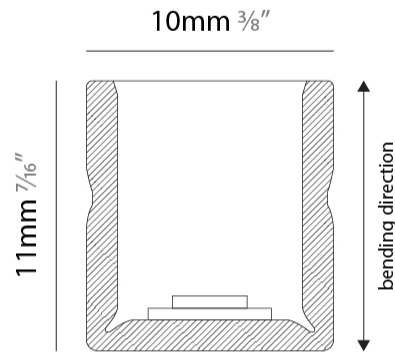

FLEXLITE WAVE SURFACE

E12W0009-

base number Color
Temperature

1. To build a product code in our configurator select the specify button on the base model # product page
2. To build a manual product code on this datasheet choose from the options listed below in blue font and add the suffix to the base model #

GENERAL

Series: Flexlite
Subseries: Flexlite Wave
Brand: Unonovesette
Division: Exterior
Mounting Type: Surface
Mounting Location: Wall
Subcategory: Wall Effect

PHYSICAL

Shape: Abstract
Length (mm): 1000
Length (in): 39 ³/₈
Width (mm): 10
Width (in): 0 ³/₈
Height (mm): 11
Height (in): 0 ⁷/₁₆
Light Distribution: Omnidirectional
Diffuser: Polyurethane - Opal
Fixture Finish: WHI
Fixture Material: PVC / Polyurethane
Cable Details: Neoprene 300mm 2x0.5 mm2
Upon Request: Custom length - maximum of 5 meters

ELECTRICAL

Lamp Type: LED
Input Wattage (W): 13.57/m
Total Output Wattage (W): 11.21/m
Dimming: Non-Dimmable / 0-10V Dimming
Driver Included: No
Driver Location: Remote
Driver Type: Constant Voltage - Universal
Driver Class: Class 2
Input Voltage (V): 120 - 277
Output Voltage (V): 24

LED

Color Temperature (°K): 2700 / 3050 / 4250 / 5100
Max. Delivered Lumen (lm): 420 (3050K)
CRI: >90 CRI
Lamp Life (hrs): 100000
Upon Request: Dim to Warm

OPTICAL

Optic°: 120° Diffused light

RATINGS AND CERTIFICATIONS

Certified By: Certified for North American Standards
IP rating: IP68 (for permanent submersion 5m)